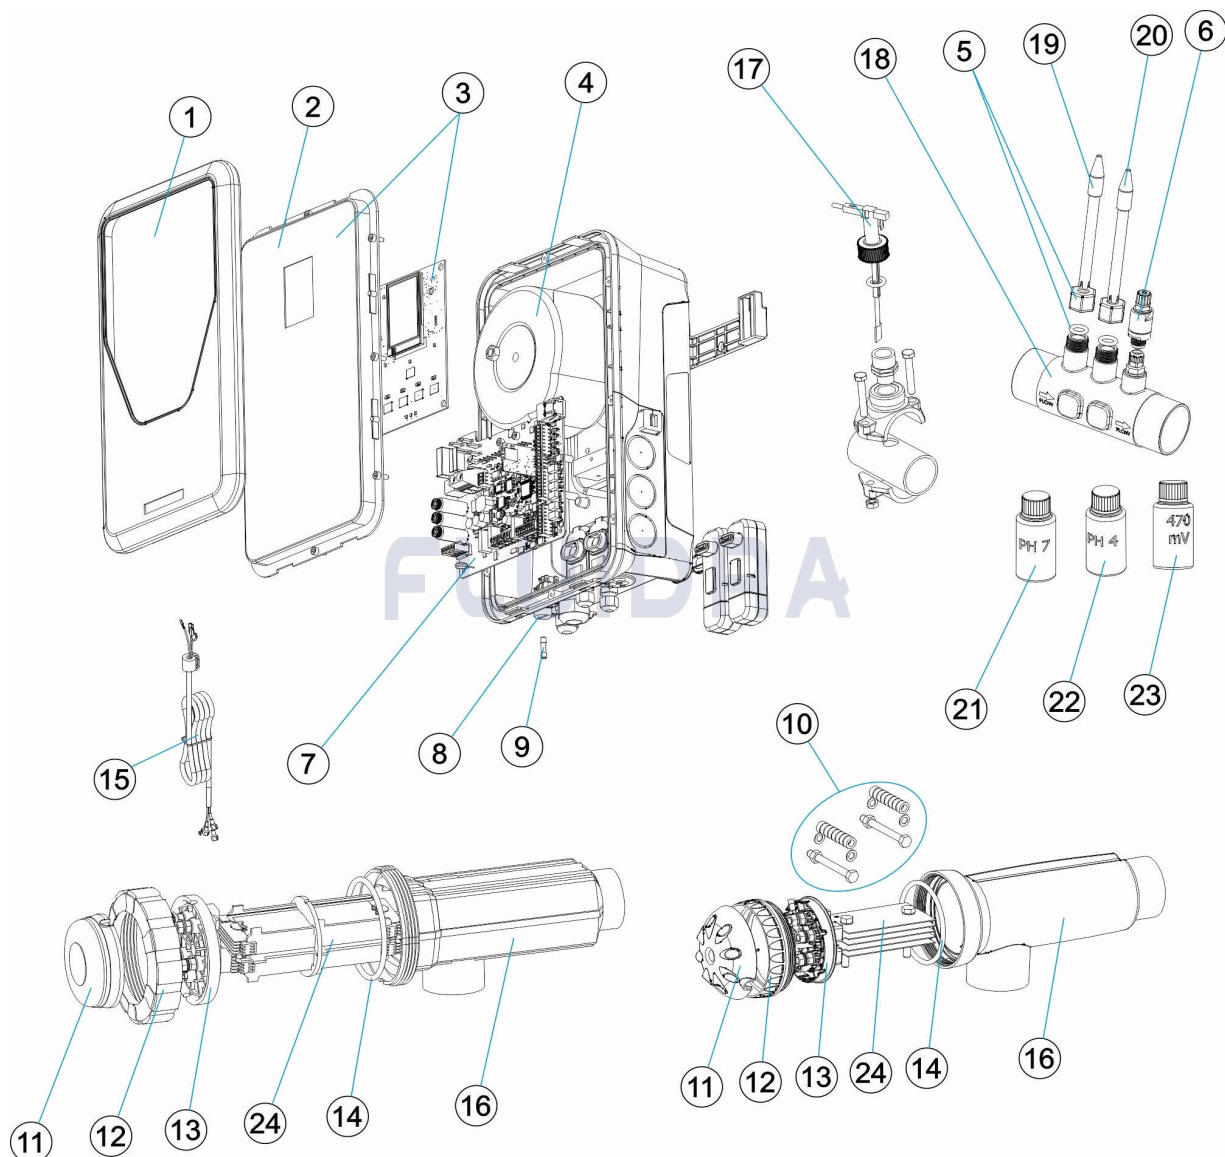

CODICE 70012, 70013, 70014, 70016, 70019, 70021, 70023, 70025, 70031, 70032, 70033, 70035, 70037, 70039, 70040, 70042, 70047, 70048, 73475, 73991, 73992

DESCRIZIONE: ELITE CONNECT

ITALIANO

POS	CODICE	DESCRIZIONE	QUANTITA'	POS	CODICE	DESCRIZIONE	QUANTITA'
1	4408040367	CORNICE FRONTALE ELN GRIGIO		9	* 4408041113	FUSIVILE 2A	
2	4408040366	FRONTALE ELITE CONNECT NERO		9	* 4408041114	FUSIVILE 3A	
3	4408040298	SCHEDA VISORE ELN		9	* 4408041204	FUSIVILE 4A	
4	* 4408041106	TRANSFORMATORE POTENZA 190 VA		10	* 4408040073	ELETTRODI KIT ANCORAGGIO	
4	* 4408041107	TRANSFORMATORE POTENZA 370 VA		11	* 4408040509	PROTECTORE CONTATTI	
4	* 4408041202	TRANSFORMATORE POTENZA 480 VA		11	* 4408041117	COPERCHIO PROTEZIONE CONTATTI	
4	* 4408040299	TRANSFORMATORE 490VA		12	* 4408040508	GHIERA CHIUSURA CELLA	
5	* 4408040604	PORTAELETTODO PE 12MM. X 1/2"		12	* 4408041123	ANELLO FILETTATO CELLA	
5	* 4408040444	PORTA-SONDE		13	* 4408040272	ELETTRODI DI RICAMBIO SOSTEGNO BIP	
6	* 4408040068	VALVOLA INIEZIONE PH-MINUS 3/8"		13	* 4408040074	ELETTRODI DI RICAMBIO RICHIESTA SOST	
7	* 4408040294	CARTA POTENZA ELN-12		14	* 4408040510	GUARNIZIONE COPERCHIO CELLA